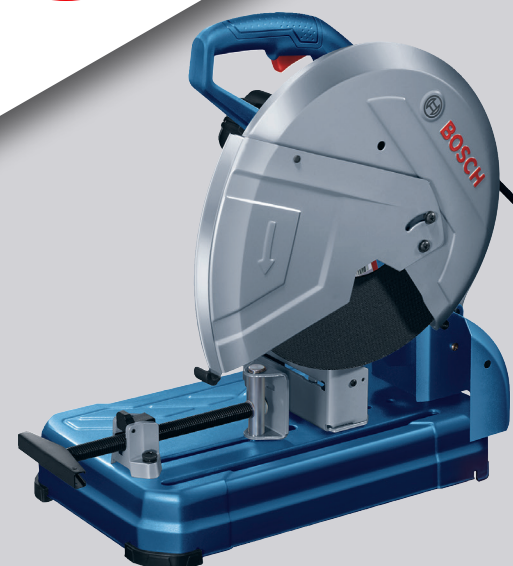

PURCHASE BETWEEN 1ST JUL 2026 - 30TH SEP 2026

REDEEM BY 14TH OCT 2026

*TERMS & CONDITIONS APPLY.

See www.boschbluecrew.co.nz/promotions for full T&Cs.

6 YEAR GUARANTEE ON BATTERIES, TOOLS, CHARGERS AND MEASURING TOOLS